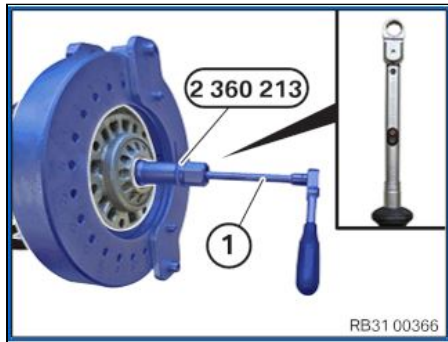

MODEL

F80 (M3 Sedan)	F82 (M4 Coupe)	F83 (M4 Convertible)	I12 (i8)
----------------	----------------	----------------------	----------

SITUATION

Distribution of the following tool will be through the Automatic Tool Shipment Program. Additional tools may be purchased through your Regional Distribution Center (RDC). All prices in this bulletin are introductory prices and are only valid during the Automatic Tool Shipment.

Strut Socket – SW18
 Order P/N 83 30 2 360 213
 Price= \$20.80

- The strut socket is used to release and tighten the nut on the upper strut bearing.
- For complete repair information on this tool, refer to ISTA Repair Manual section 31 31 031.