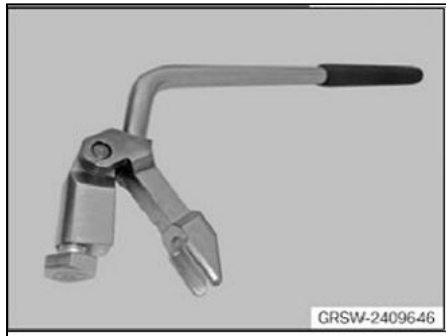

Release Tool
 Order P/N 83 30 2 409 646
 Price= \$63.30

- The release tool is used to release the brake pedal lever system.
- The release tool works on G12 and future models.
- For complete detailed information on this tool refer to ISTA Repair Manual section 35 11 000.